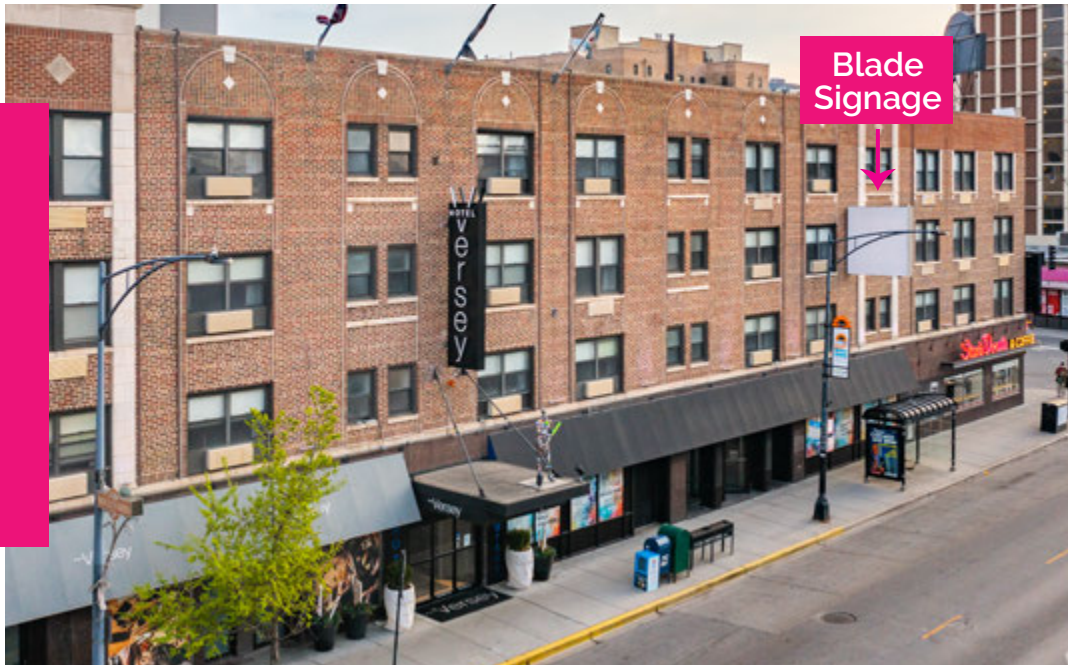

# HOTEL Versey

644 W Diversey Pkwy, Lakeview, Chicago, IL

**For Lease // Retail Space**  
Pedestrian Friendly Clark/Diversey/Broadway

644 W Diversey Pkwy  
Lakeview, Chicago, IL

## Property Highlights

- Retail Space at Pedestrian Friendly Clark/Diversey/Broadway
  - » 3,502 sf
  - » 3,876 sf (Divisible)
- Dense Lakeview Location with Heavy Foot Traffic
- Set at the Base of Hotel Versey, a Boutique Lifestyle Hotel (137 rooms)
- Across from Trader Joe's and steps from Target