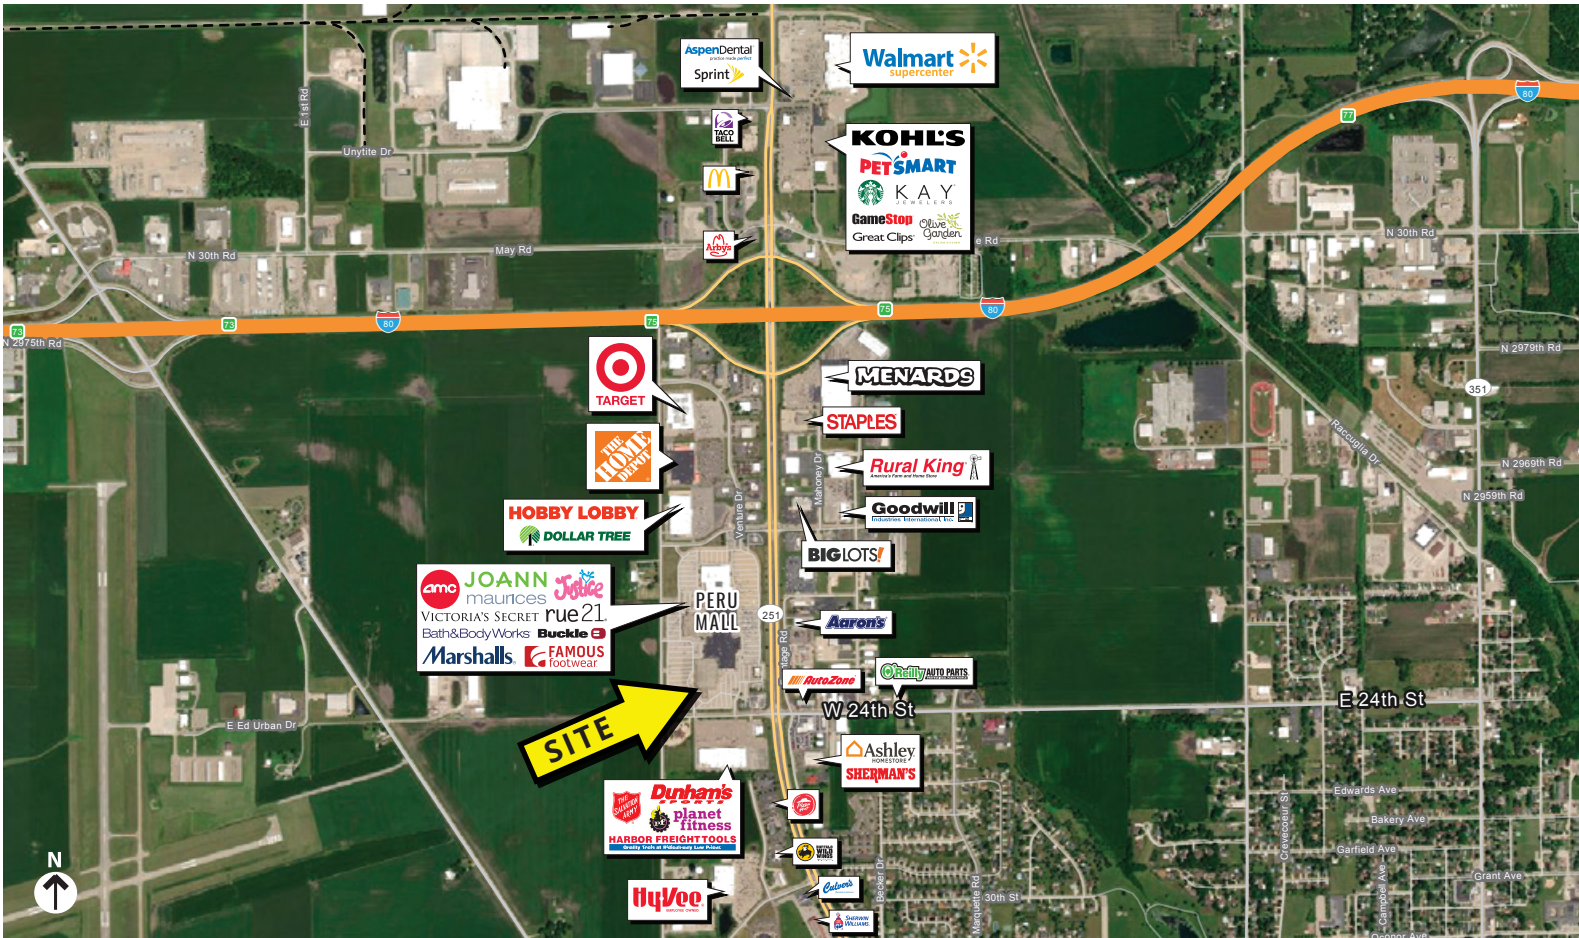

FORMER SEARS AVAILABLE

1607 36TH ST, PERU, IL

FOR SALE

DEMOGRAPHICS

	3 MILES	5 MILES	7 MILES
TOTAL POPULATION	19,449	27,344	34,088
DAYTIME POPULATION	21,153	28,474	33,420
MEDIAN INCOME	$50,930	$52,279	$54,672
AVERAGE AGE	42.2	41.9	42.0

TRAFFIC COUNTS

IL-251	13,691 VPD
Peoria St	6,899 VPD
36th St / N 29th Rd	6,531 VPD
I-80	29,254 VPD