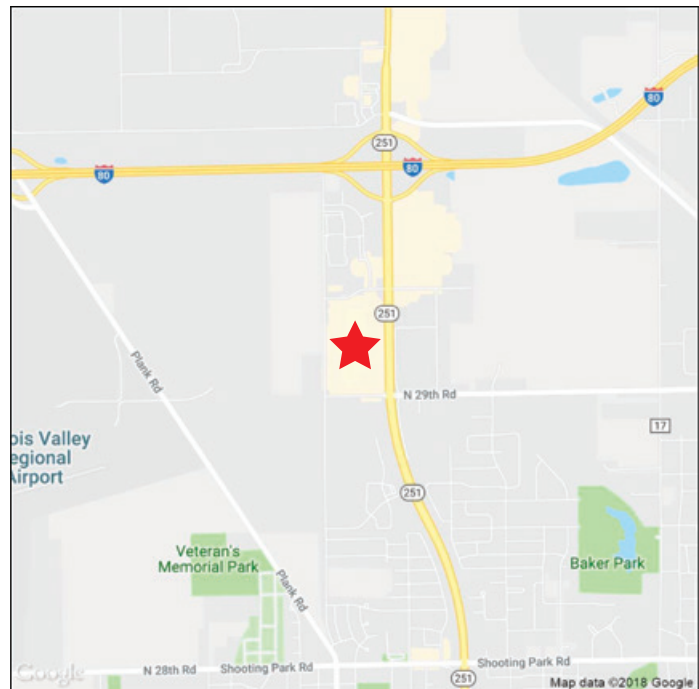

CONTACT
INFORMATION:

STEVEN BAER
sbaer@metrocre.com
+1.847.412.9898

56 Skokie Valley Road
Highland Park, Illinois 60035

www.MetroCRE.com

METRO
COMMERCIAL REAL ESTATE